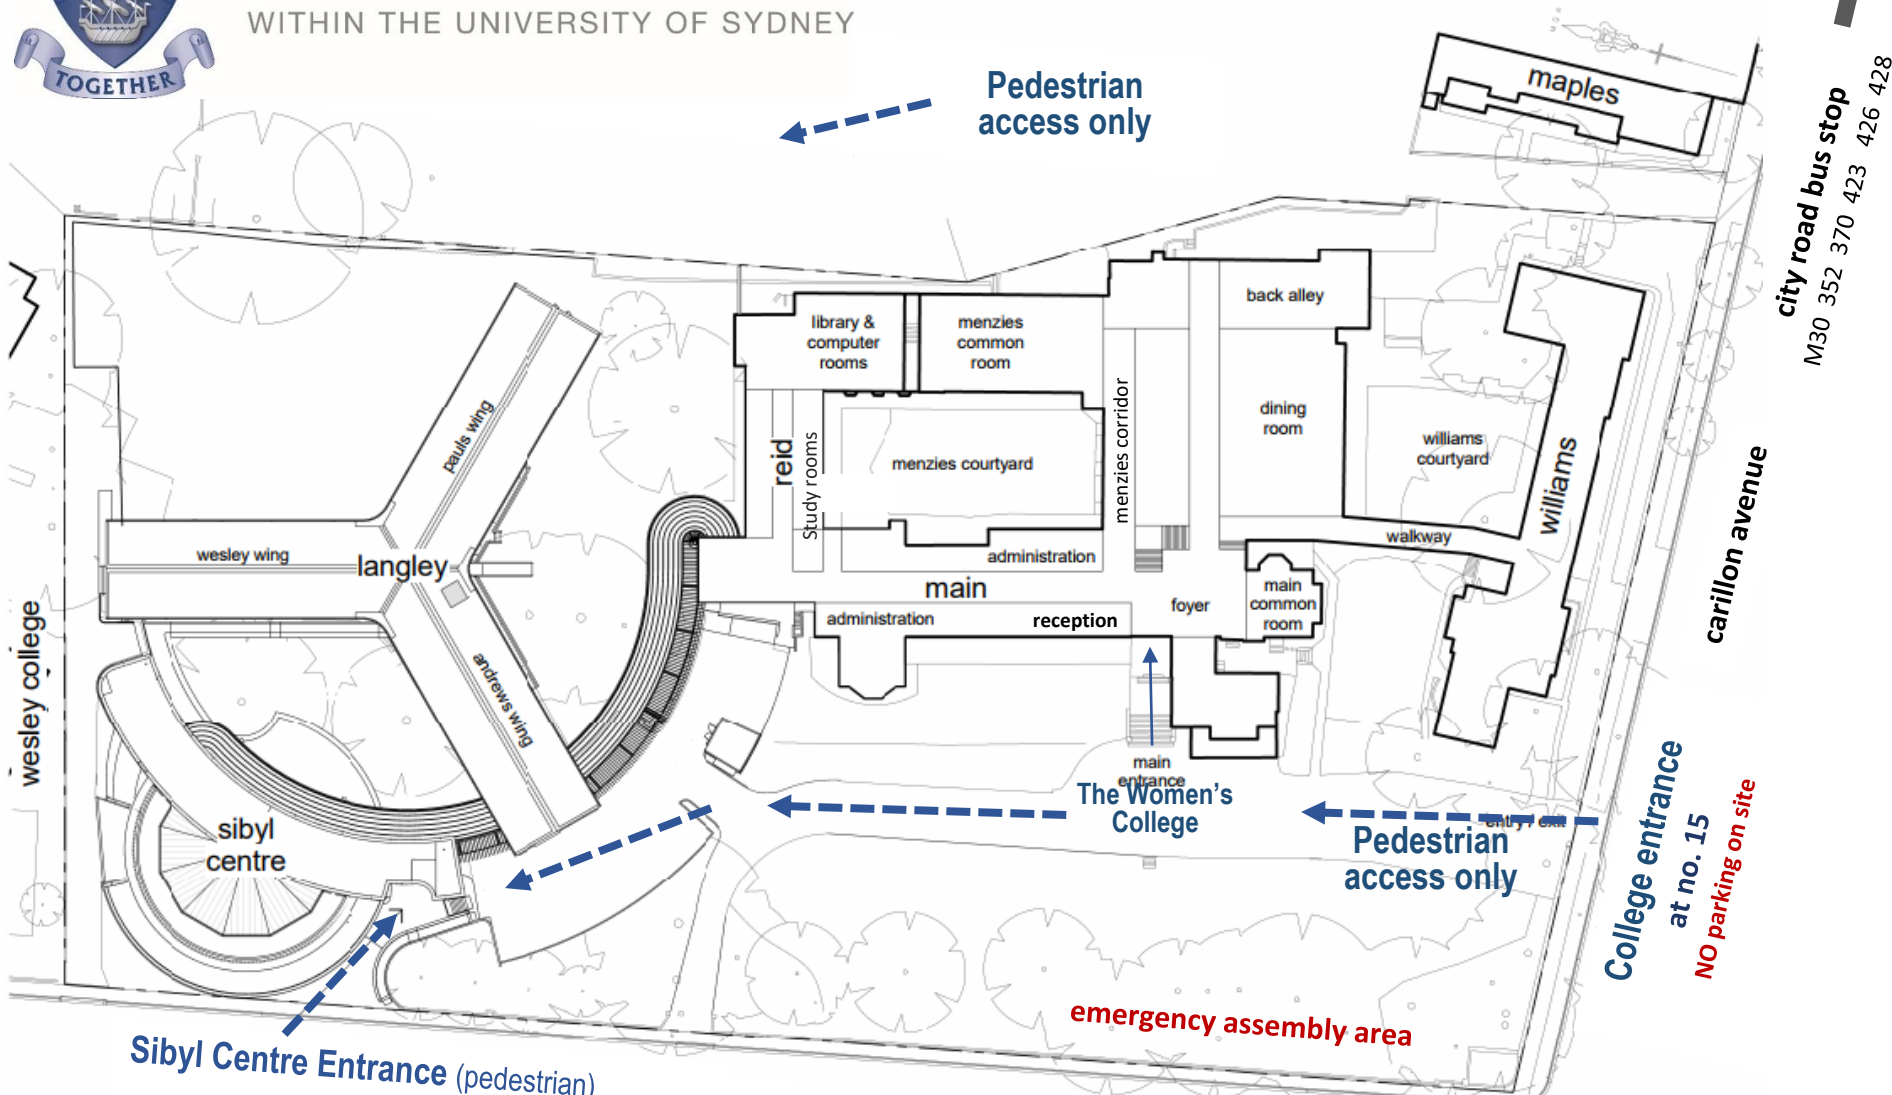

# THE WOMEN'S COLLEGE

WITHIN THE UNIVERSITY OF SYDNEY

Pedestrian access only

Pedestrian access only

Sibyl Centre Entrance (pedestrian)

College entrance at no. 15  
NO parking on site

city road bus stop  
M30 352 370 423 426 428

western avenue car park: turn into cadigal Lane  
weekdays 3pm-6am only, all day sat & sun, \$4/hr, pay & display  
Maximum \$24 per day

western avenue - university entrance